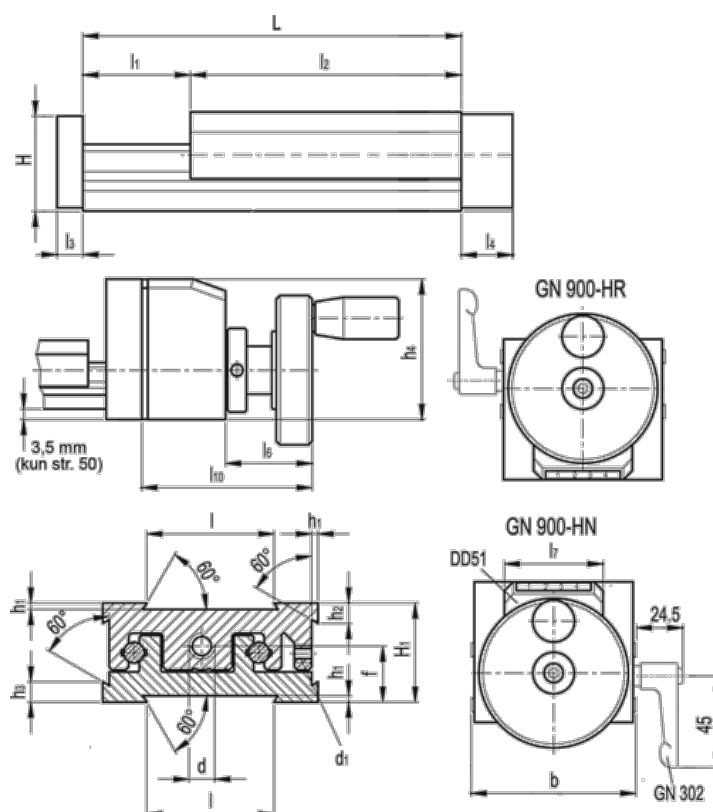

Data Sheet

Article number: 20781033

Description: Adjustable slide unit
GN 900-120-260-100-HR-2

Measures

b = 120	h3 = 13.8	l7 = 33
d = M10x1	h4 = 57	l10 = 75
d1 = M5	l = 80	
f = 26.3	L - l1 = 260-100	
H = 45.0	l2 = 160	
h1 = 2.0	l3 = 10	
H1 = 46	l4 = 18	
h2 = 13.8	l6 = 40	